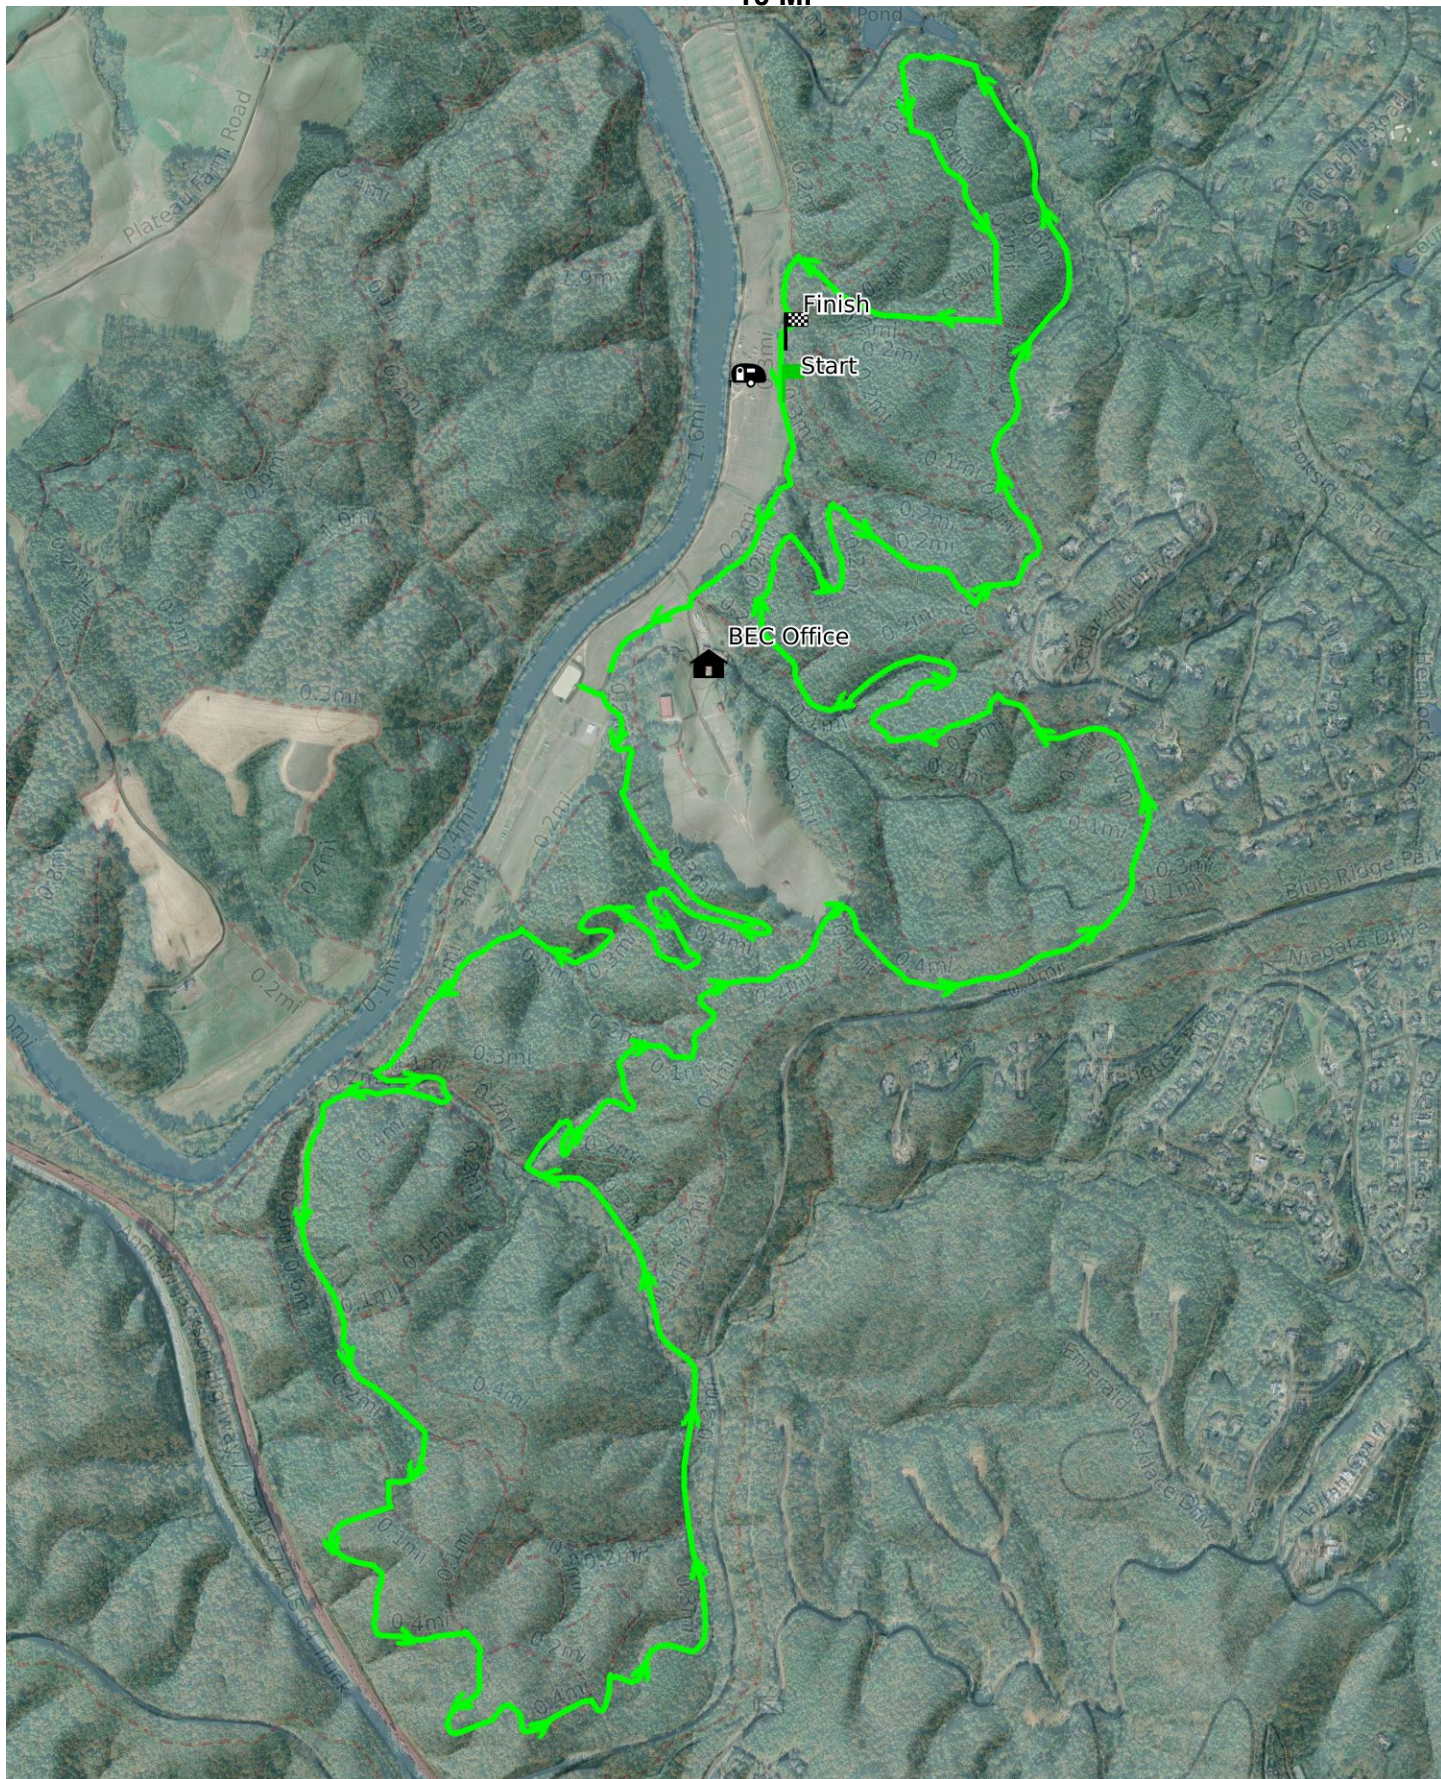

# Lime East Day Trail 10 Mi

Mercator Projection  
WGS84  
UTM Zone 17S  